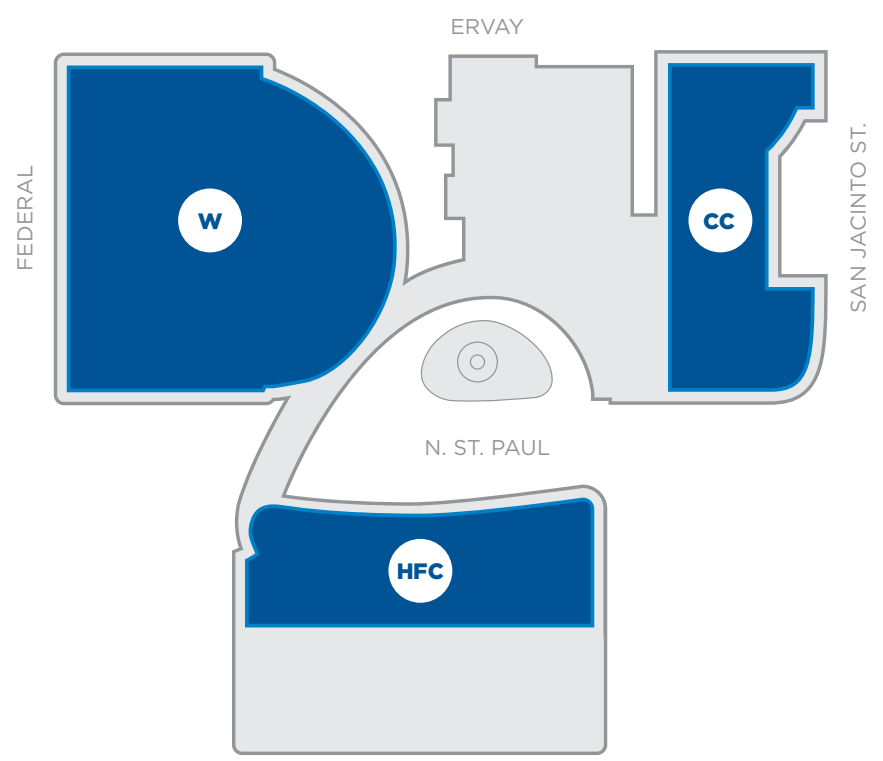

SUNDAY SCHOOL CAMPUS MAP

Here is a simple map to help you navigate around our campus to find the right Sunday School class for you and your family.

- SH** Spurgeon-Harris
- W** Worship Center
- CC** Criswell Center
- HFC** Horner Family Center