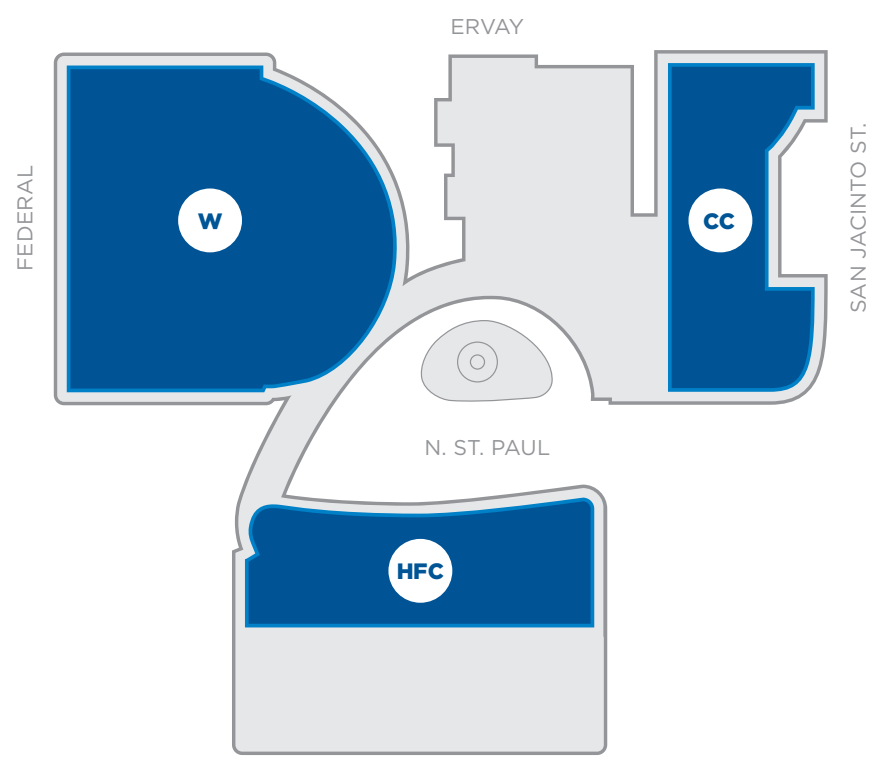

SUNDAY SCHOOL CAMPUS MAP

Here is a simple map to help you navigate around our campus to find the right Sunday School class for you and your family.

- CC Criswell Center
- SH Spurgeon-Harris
- HFC Horner Family Center
- W Worship Center